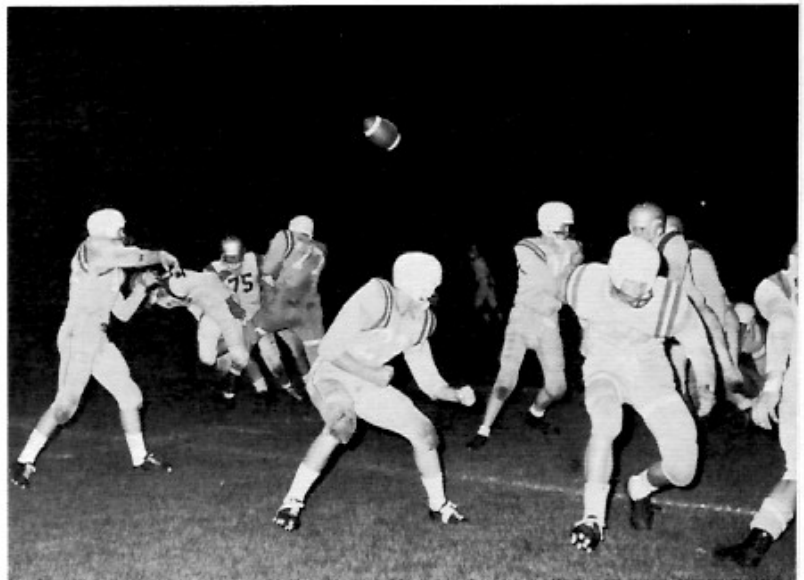

Kellogg Halfback ran into a stone wall, the Academy defense, as the Panthers won their first game, 6-0. Butch Larsen, Mike McGuire, and Mike Peters make the stop as Don Anderson (left), Matt Johnston (11), Tim Rarick (44), and Tom Neeser (7) come up to help.

LEFT:

Bill McFarland pushes off Bonners blocker and dumps Badger back for a big loss. Ray Antonsen follows McFarland in and Mike Cronquist (not seen) slows up the end sweep.

BOTTOM:

I.H.M. Academy Quarterback Tim Rarick throws a quick pass against Bonners Ferry as teammates fight off on-rushing Badgers. Blocking for Rarick are John O'Neil (77), Don Anderson (74), John Jaeger (23), and John Hartnett (27).

FOOTBALL SCORES

Post Falls	25	IHM	6
Bonners Ferry	13	IHM	12
St. Maries	14	IHM	12
Kellogg JV	0	IHM	6
Kootenai	13	IHM	28
Lakeland	6	IHM	12
Pr. River	6	IHM	33
Mullan	18	IHM	37

5-3-0