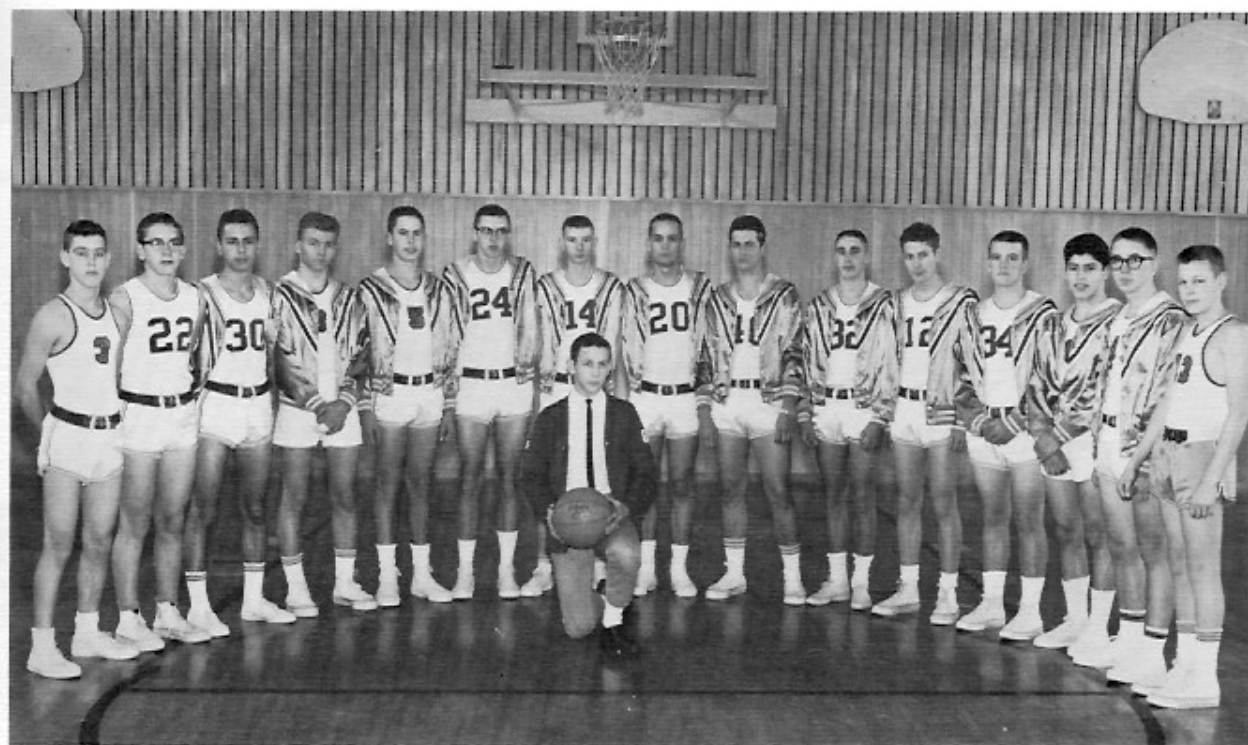

JUNIOR VARSITY

Larry Lenz, Don Sand, Mike Susalla, Steve Popiel, Bob McFarland, Ed Dunn, Dave Boller, Bob Meyers, Stan Gribney, Jim Russell, Skip Sand, Jim Rarick, Biron Larsen, Larry Jacobs, Rob Huetter, Bob Delyea, Manager