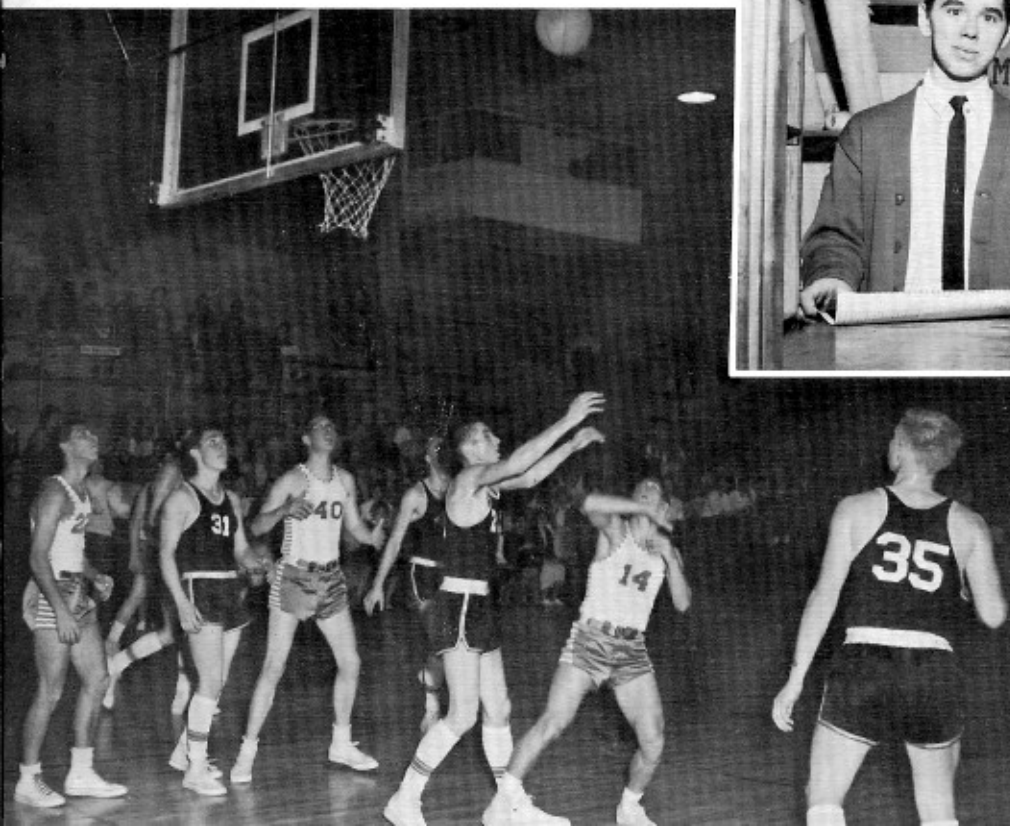

Panthers 1962

FIRST ROW: Bill Riplinger, Mike Peters, Ed Dunn, Dave Boller, Larry Jacobs, Butch Larsen, Spider Mihelich, John Miller, and Mike Fruechtl.

SECOND ROW: Wayne Tyrrell, Manager; Eric Moore, Al Bauernfeind, Mike Cronquist, Tom Neeser, John O'Neill, Bill McFarland, Gary O'Connell, Rolie Betit, John Jaeger.

Familiar Scene: Well-known Panther defense walks over opposing linemen during a close game.

Ken Koss(22) moves to cover pass receiver while Jim Fromm(87) and Mike Boughton come too late for tackle. Pat Neeser and John O'Neill are Panthers pursuing the play.

BASKETBALL

Won	Lost
7	13

COACH SONNY HERZOG

Bob Rarick No.32 makes another high jump.

Junior Varsity

KNEELING: Wayne Tyrrell, Al Bauernfeind, Joe Marchand, Manager; Dave Boller, John Mihelich, Gerald Garvey.

STANDING: Bob Myers, Ed Dunn, Gary Miles, Tim Schmidt, Tom Anderson, John Miller, John Jaeger, Mike Cronquist, Tom Neeser, Dennis Treichel. Missing is Coach Bud Robinson.

In this room you see stock boys, bookkeepers, trainers, doctors, lettermen, panthers, clowns, and the two best managers in the land..... Frank Ryman and Spike Twohy. Kind of crowded, isn't it?