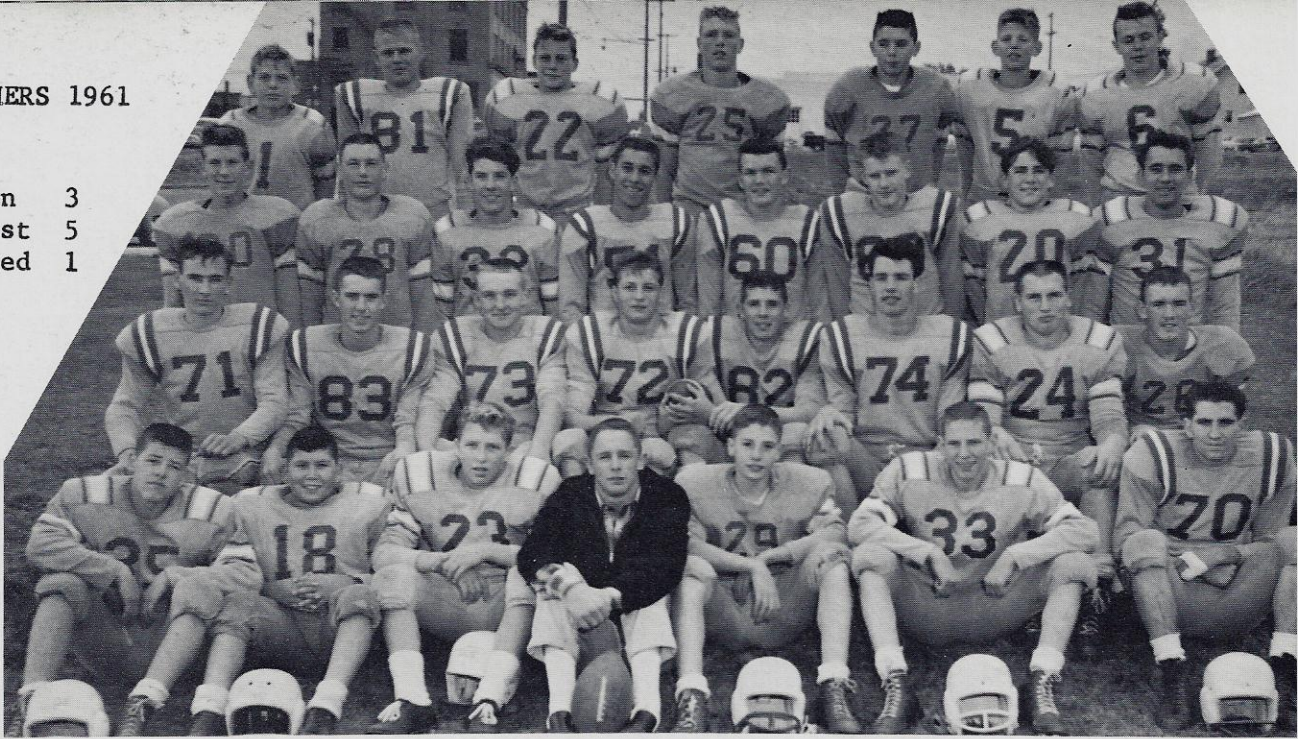

# SPORTS

PANTHERS 1961

Won 3  
Lost 5  
Tied 1

FIRST ROW: Bill McFarland, Joe Marchand, Ken Koss, Spike Twohy, Gary O'Connell, Wayne Tyrrell, Ron Goodson.  
SECOND ROW: Joe Webb, Fred McMurray, Jim Thom, Todd Gustafson, Ken Koep, Pat Neeser, Roger Brooks, Bob Rarick.  
THIRD ROW: Mike O'Connell, Don Anderson, Rick Hofmeister, Jim Fromm, Tim Rarick, John Jaeger, Matt Johnston, Mike McGuire.  
FOURTH ROW: Brent Curtis, Don Wiley, Mike Cronquist, Larry Lipscomb, Gary Miles, Rick Carlson, Gerald Garvey.