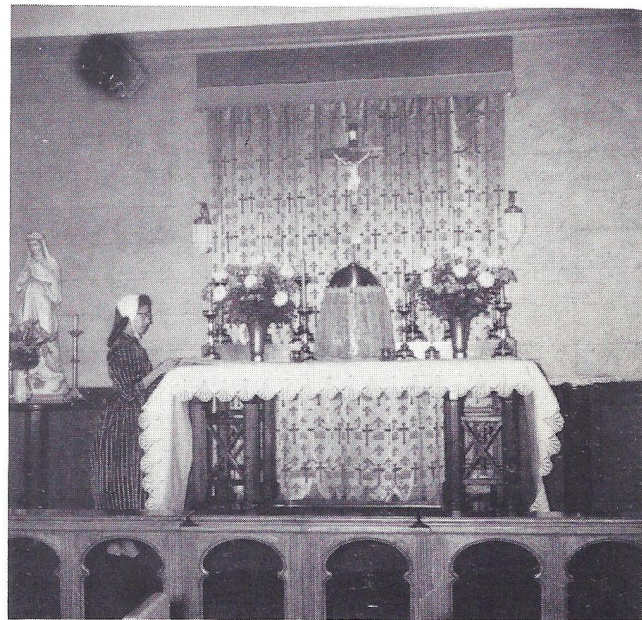

ACADEMY CHAPEL