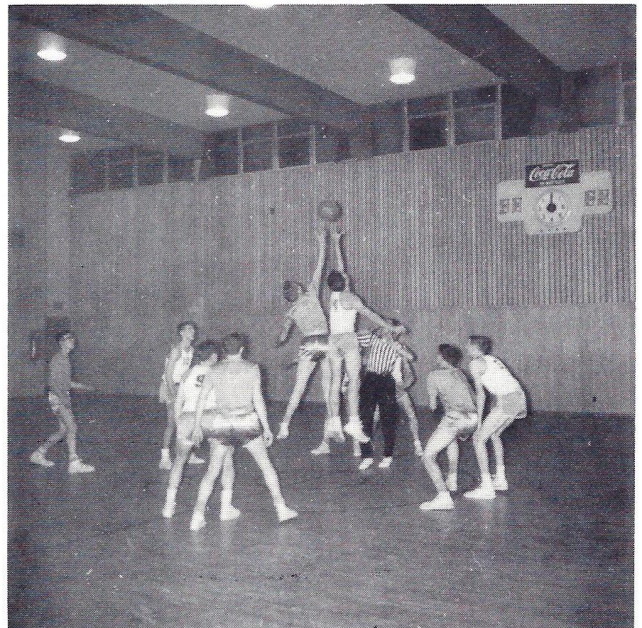

## VARSITY

**STANDING:** Gordon Hoffmann, Dick Holzer, Gary Batchelder, Joe Dawson, Jim O'Connell, John Andres, Dave Sonnichsen, Bob Kom, Mike Neeser, Jack Russell.

**KNEELING:** Managers, J. J. Broderick and John Dimeling

**ABOVE:** J. O'Connell and G. Batchelder retrieving the ball from the Cottonwood Panthers' basket. Waiting to score for the Academy are D. Sonnichsen and J. Dawson.

**BELOW:** Starting the second half, Jim O'Connell is seen tipping the ball to a teammate.