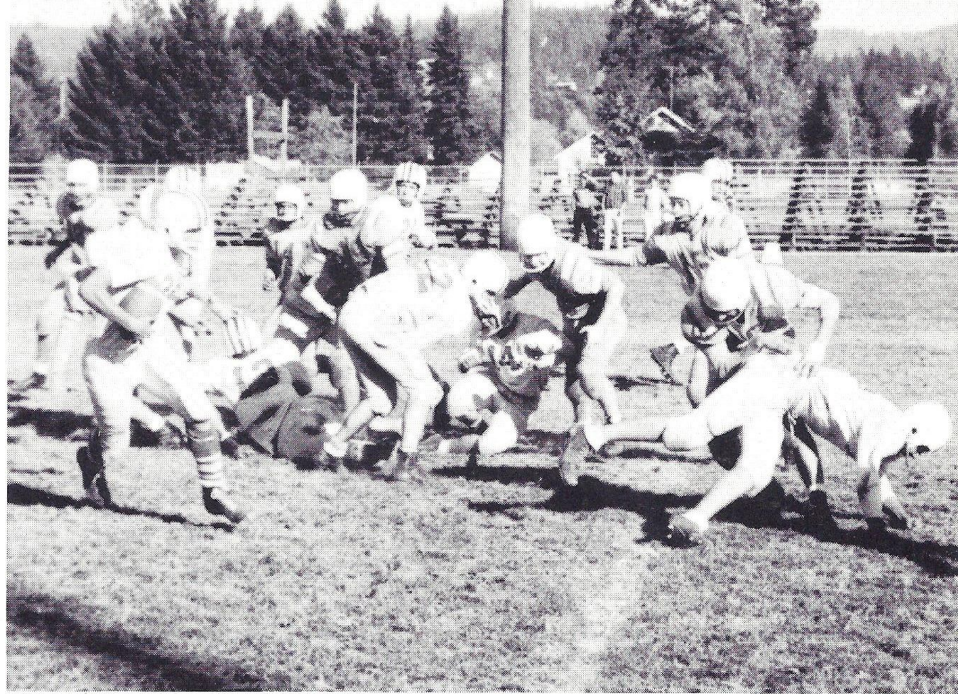

ACADEMY IN ACTION

RIGHT: Taking part in the action against Freeman are, from left to right, Bob Hartz (No.18), Jim Conrow (No.14), Denny Nau (No.19), Gordon Hoffmann (center, No.26), Mike Giesa (No.16), and John Andres (No. 10).