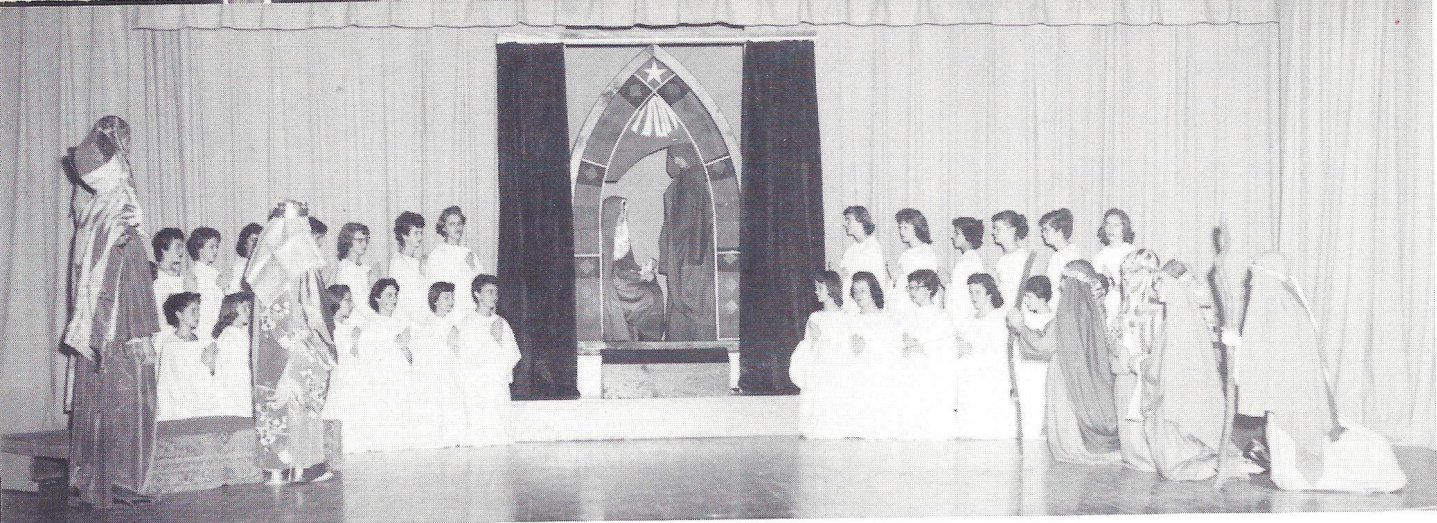

ABOVE: Tableau scene from the Christmas entertainment features Ann Fitchner, senior, as the Blessed Mother, and Kenneth Brooten, junior, as Saint Joseph. Wise men, shepherds, and angels are chosen from the Junior and Senior classes.