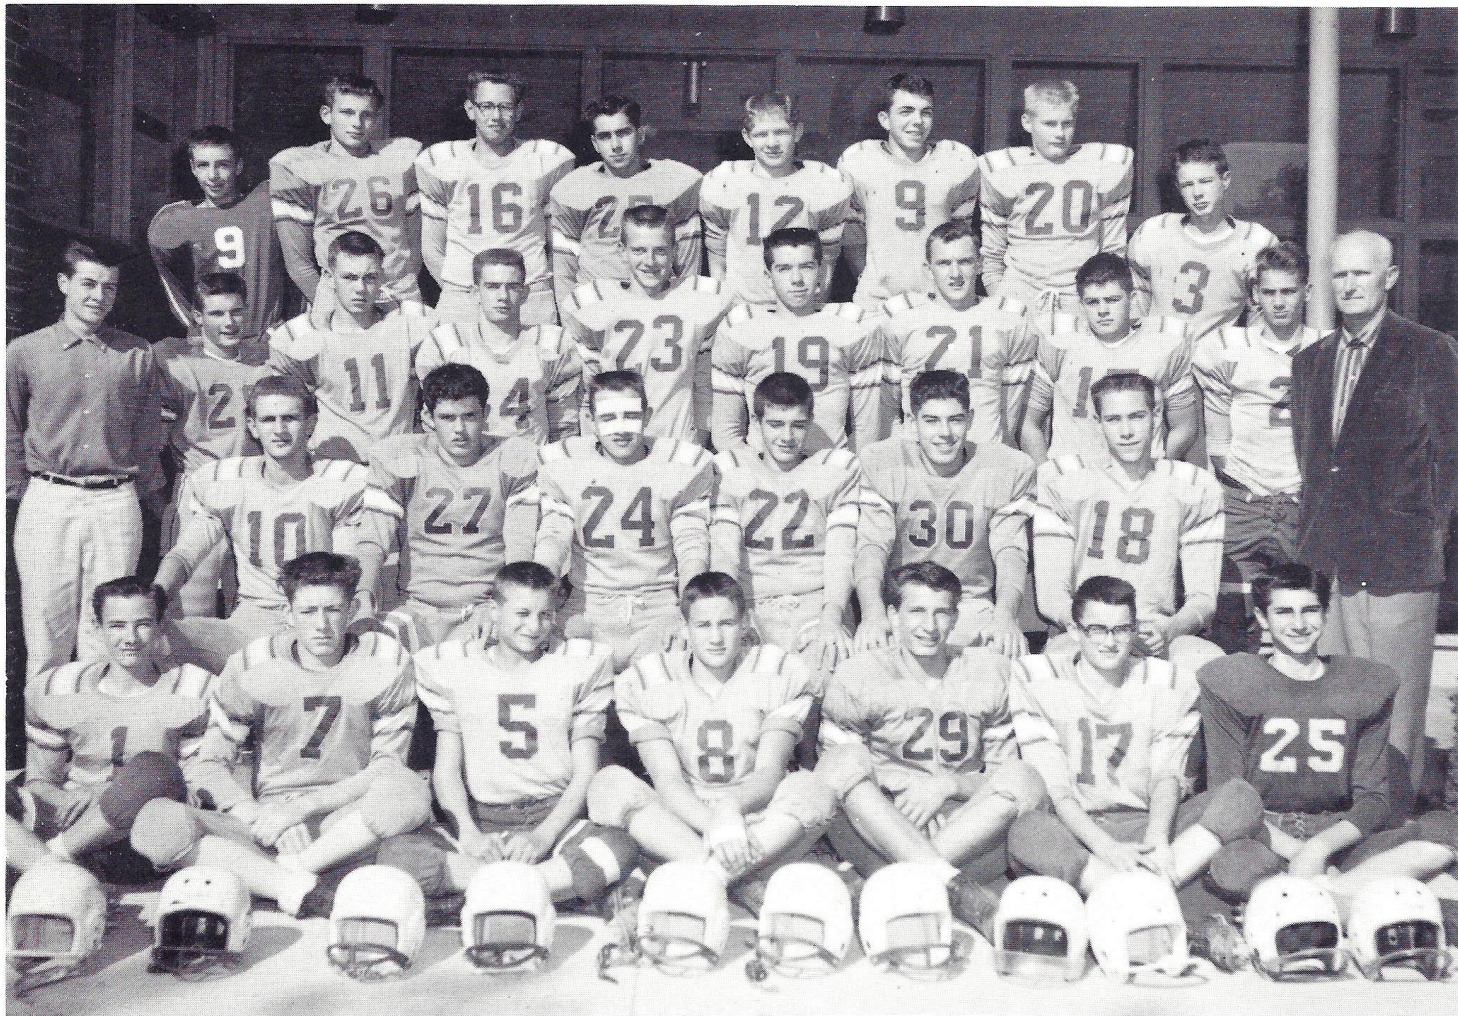

## PANTHERS-1958

- FIRST ROW:** Left to right, Joe Webb, Eddie Schaffner, Todd Gustafson, Tom Holzer, Mike Neeser, Don Boughton, John Giovanelli.
- SECOND ROW:** John Andres, Bob Kom, Gary Batchelder, Gus Hallgreen, Jim O'Connell, Bob Hartz, Coach Stan Sweatte.
- THIRD ROW:** Manager J. J. Broderick, Jack Russell, Walter Oveson, Jim Conrow, Joe Dawson, Denny Nau, Dave Sonnichsen, Blaise Koep, Leon DeMar.
- FOURTH ROW:** Tony Sanderson, Gordon Hoffmann, Mike Giesa, Stan Primozich, Greg Gaffaney, Mike Sweeney, Dick Holzer, Tim Crowder.